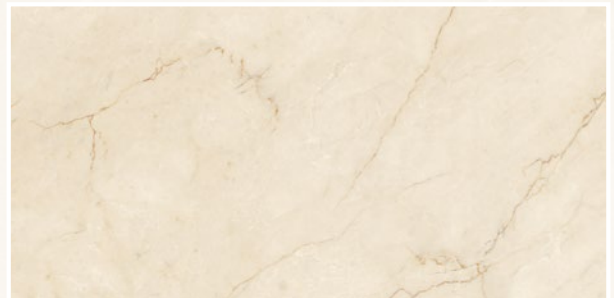

ATELIER

With uniform beige tones and rust-coloured veins, Atelier brings timeless sophistication. Its natural rift finish enhances every detail for authentic appeal. PEI 4.

Available in Matt finish |
600x600mm | 8 patterns / 600x1200mm | 4 patterns*

COZY MARFIL

* Also available by indent order | Calacatta Gold, Crystal Dolomia, Supreme Capraia, Shade River | 300x600, 1200x1200mm