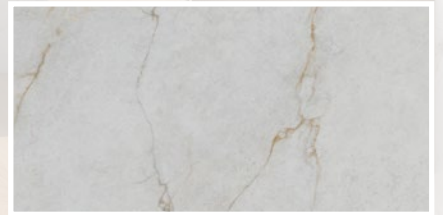

DISCOVER

Discover Bianco brings the elegance of marble-inspired design into modern living with a soft white base and delicate grey veining. Crafted in Spain, this versatile porcelain tile offers timeless style, durability, and low maintenance for floors, walls, and feature spaces.

Available in Matt finish | 600x600mm | 28 patterns / 600x1200mm | 14 patterns*

BLANCO