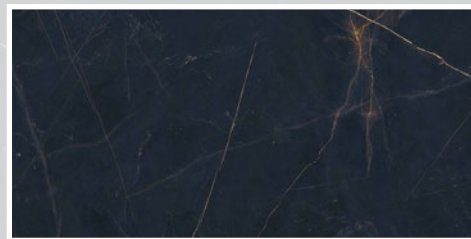

# SENSI 900 PRECIOUS BLACK

Precious Black is an elegant black marble streaked with golden veins. PEI 4.

Available in Matt finish | 600x1200mm / 1200x2800 | 10 patterns\*

PRECIOUS BLACK

\*Also available by indent order | 1200x1200mm