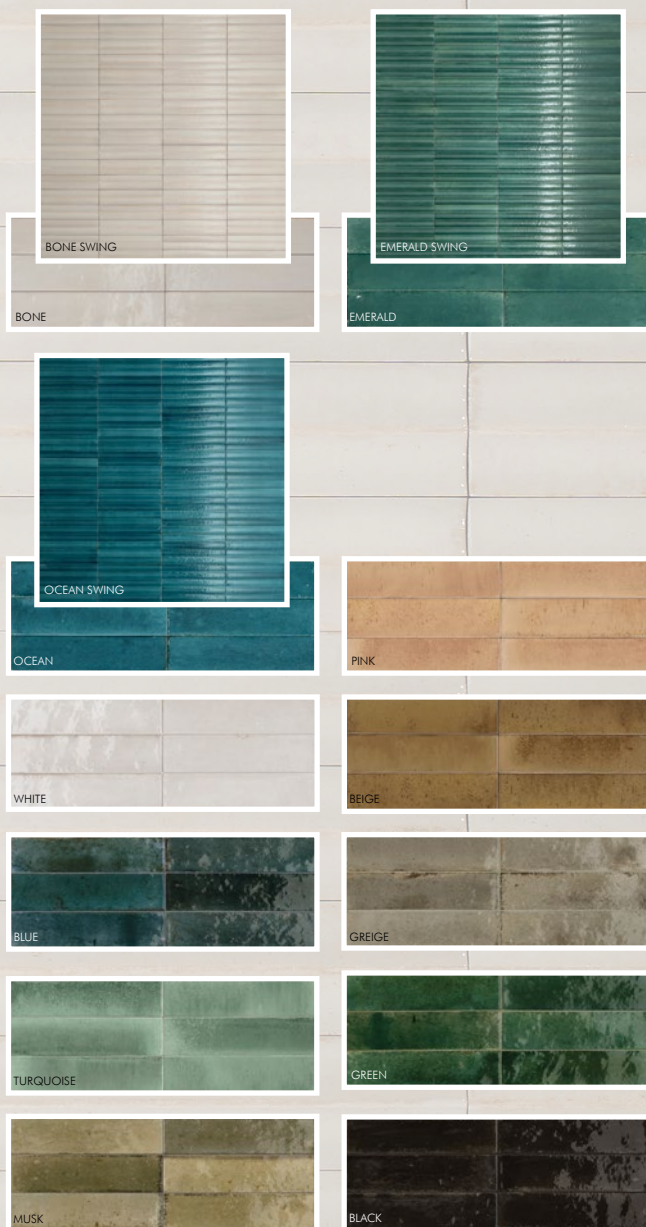

# BALI

MADE IN SPAIN

A striking collection designed for bold spaces, Bali features a glossy finish that enhances light and elegance, while strong graphics add depth and character. Wall only.

Available in Gloss finish | 50x400mm | 70 patterns

BLACK HAT

ARCHIPRODUCT'S  
Best Design in Finishes!

# LUME

Variations in colour and patterning create interplays of light which add vibrancy to spaces with a decidedly contemporary appeal and ultra-glossy, flawed surface. Suitable for walls, floors and pools. PEI 4.

Available in Gloss finish | 60x240mm | 27 patterns

\* Also available by indent order | Off White, Caramel, Forest | 100x100mm