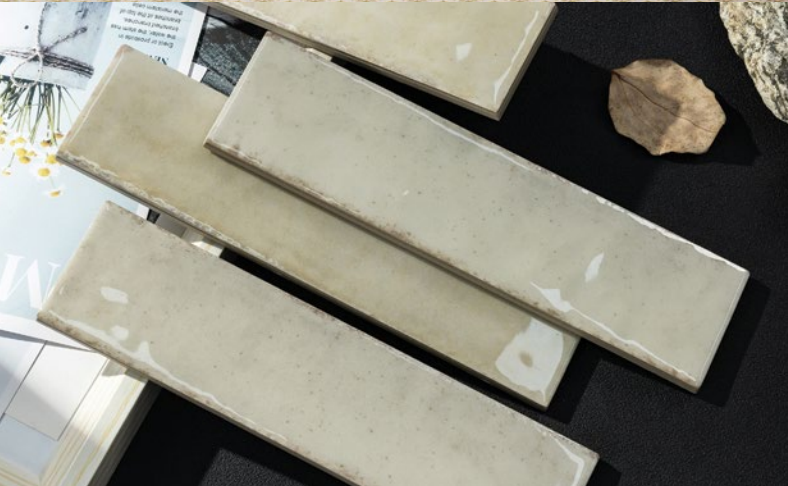

# RILIEVI

With a 3D texture, this range aligns well externally as a feature cladding tile and is also suitable for water features and pool installations.

160x400mm

PERLA

PLATINO