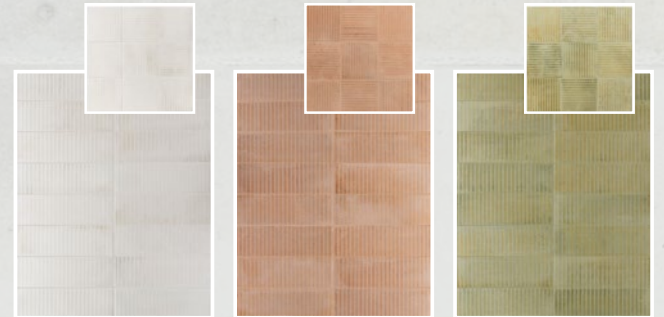

# RAKU

Raku characterises a type of traditional Japanese pottery. A stunning and coveted series for both floors and walls. Plain tiles PEI 4.

Available in Matt finish | 100x100mm, 60x186mm |

50-60 patterns

Matching 'LINE' Decorators available for walls.

WHITE

NUDE

SAGE

LINE WHITE

LINE NUDE

LINE SAGE

SAND