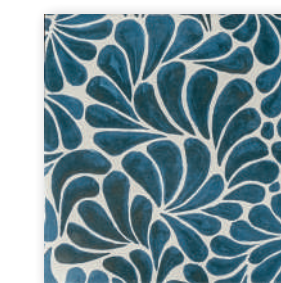

www.nandatiles.es

nanda tiles

Marlow

Indoor - outdoor, porcelain home, pool and garden collection for walls and floors.

MARLOW - Carolina - White Whale - 11,5x11,5 cm / 4 1/2" x 4 1/2"

MARLOW - Zoe - 11,5x11,5 cm / 4 1/2" x 4 1/2"

MARLOW - Elvissa - 11,5x11,5 cm / 4 1/2" x 4 1/2"

Marlow

Revestimiento / pavimento
Glazed porcelain wall and floor tile

FORMATOS 11,5x11,5 cm
SIZE 4 1/2" x 4 1/2"

White Whale

Rialta

Carolina

Talamanca

Zoe

Tansy

Elvissa

Adelina

Seafoam Green

Blue Bayou

True Turquoise

Black Oasis