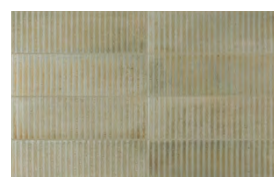

Line Sage
30693 EQ-6