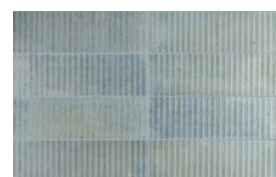

Line Sea
30695 EQ-6

10 x 10 cm
4" x 4"